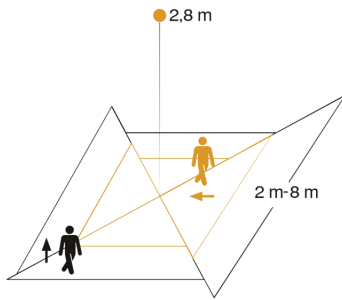

Sensor-switched outdoor light

DL Vario Quattro PRO LED

Neutral white white

EAN 4007841 068196

Detection Zone